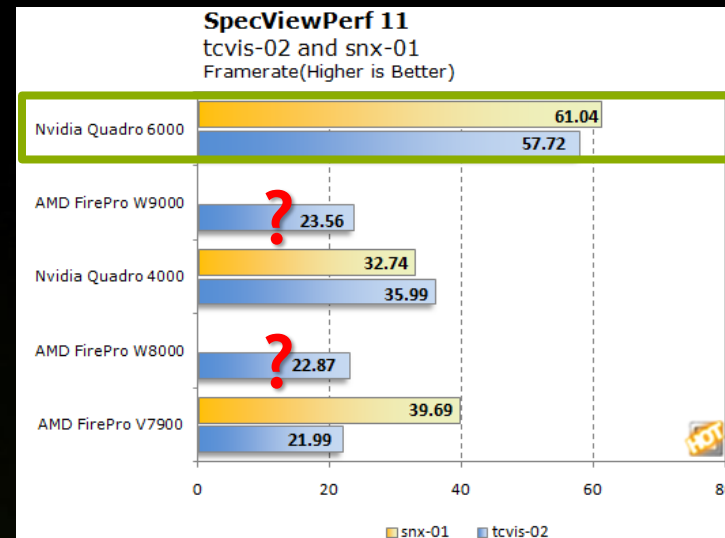

# Editors Agree – Balance Matters...

“To be perfectly candid, *we found the W8000 and W9000's performance disappointing*, and their proposed price/performance ratio isn't so hot either.”

“While it's true that the FirePro W9000 and W8000 can push a great many displays, the fact is, *you don't buy a \$4000 GPU because you need to drive six monitors. And none of the ancillary benefits of these cards are quite good enough to compensate for their current performance.*”

# Quadro sempre superior em todos os aspectos

Catia

Maya

Últimos benchmarks mostram a superioridade que as placas Quadro oferecessem.