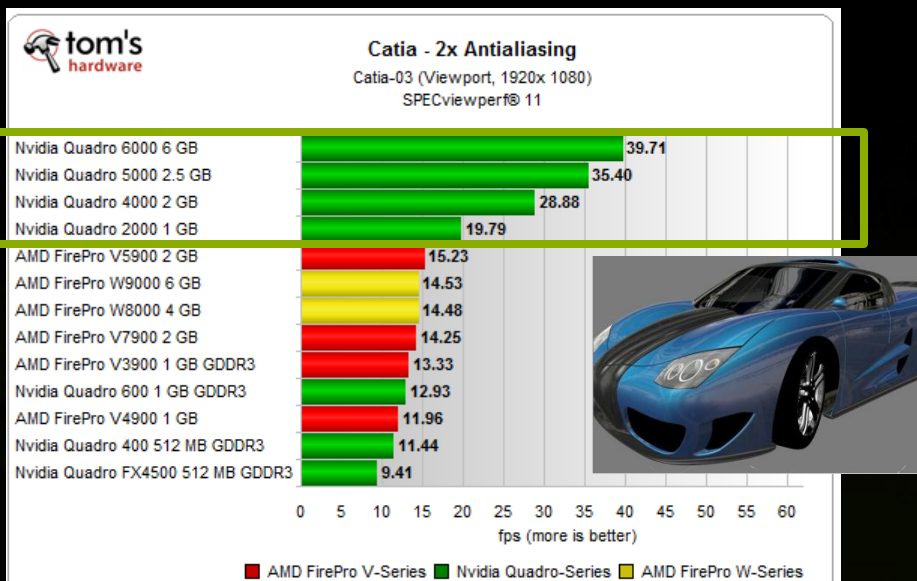

# Editors Agree – Balance Matters...

“To be perfectly candid, *we found the W8000 and W9000's performance disappointing*, and their proposed price/performance ratio isn't so hot either.”

“While it's true that the FirePro W9000 and W8000 can push a great many displays, the fact is, *you don't buy a \$4000 GPU because you need to drive six monitors. And none of the ancillary benefits of these cards are quite good enough to compensate for their current performance.*”

# Quadro sempre superior em todos os aspectos

Catia

Maya

Últimos benchmarks mostram a superioridade que as placas Quadro oferecessem.